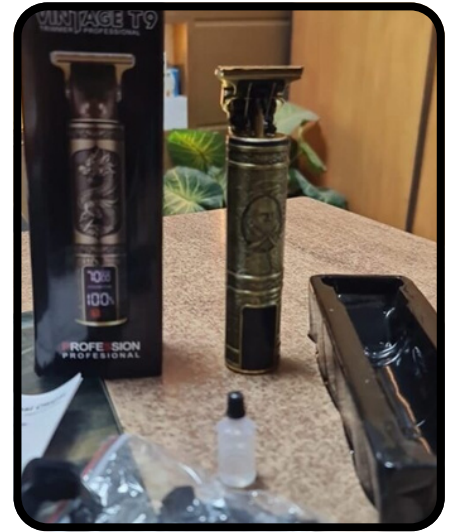

# PRODUCT CATALOGUE

**YES TRIMMER**

**LED DISPLAY PROFESSIONAL HAIR TRIMMER**

**VINTAGE T9 DIGITAL DISPLAY TRIMMER.**

**INTELLIGENT NECK MASSAGER**

**RESISTANCE BAND**

**ALARM LOCK**

**J L TRADING COMPANY  
E2/253, 3RD FLOOR, ICICI BANK BUILDING  
NEW DELHI - 110052, DELHI, INDIA**