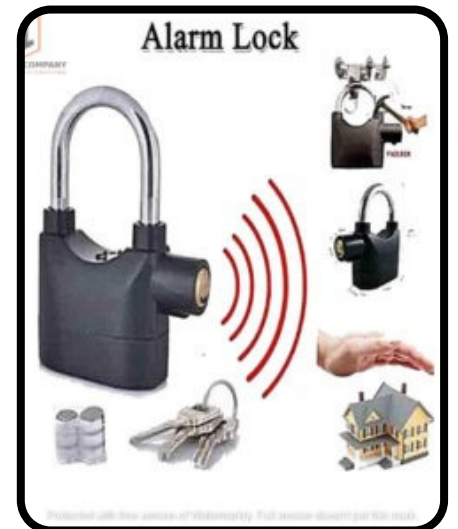

# PRODUCT CATALOGUE

**YES TRIMMER**

**LED DISPLAY PROFESSIONAL HAIR TRIMMER**

**VINTAGE T9 DIGITAL DISPLAY TRIMMER.**

**INTELLIGENT NECK MASSAGER**

**RESISTANCE BAND**

**ALARM LOCK**

**J L TRADING COMPANY  
E2/253, 3RD FLOOR, ICICI BANK BUILDING  
NEW DELHI - 110052, DELHI, INDIA**