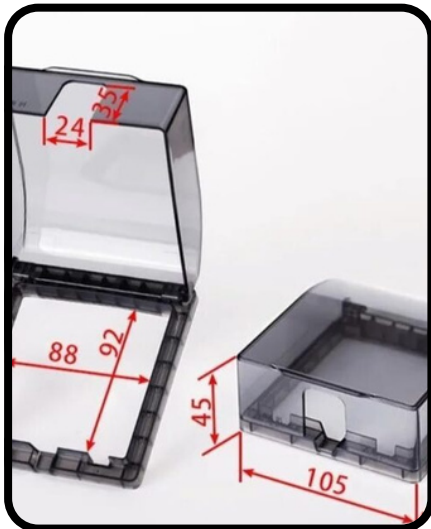

# PRODUCT CATALOGUE

**LINT REMOVER**

**MINI COOLING FAN**

**LED WALL CLOCK**

**PLASTIC SWITCH COVER**

**PORTABLE FAN WITH LIGHT**

**POWER KNEE SUPPORT**

**J L TRADING COMPANY**  
**E2/253, 3RD FLOOR, ICICI BANK BUILDING**  
**NEW DELHI - 110052, DELHI, INDIA**