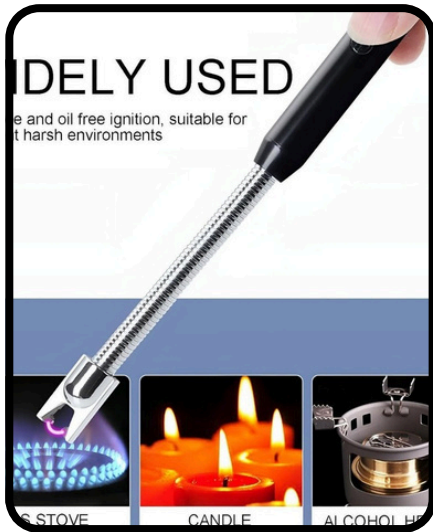

PRODUCT CATALOGUE

RECHARGEABLE ELECTRIC GAS LIGHTER